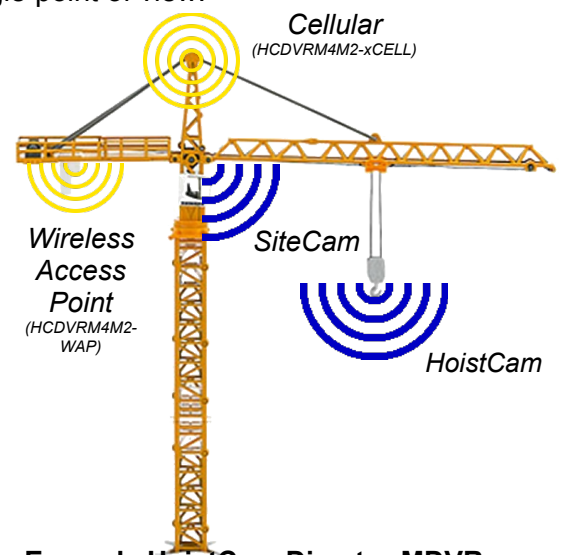

Example HoistCam Director MDVR on Tower Crane (WAP or Cellular)